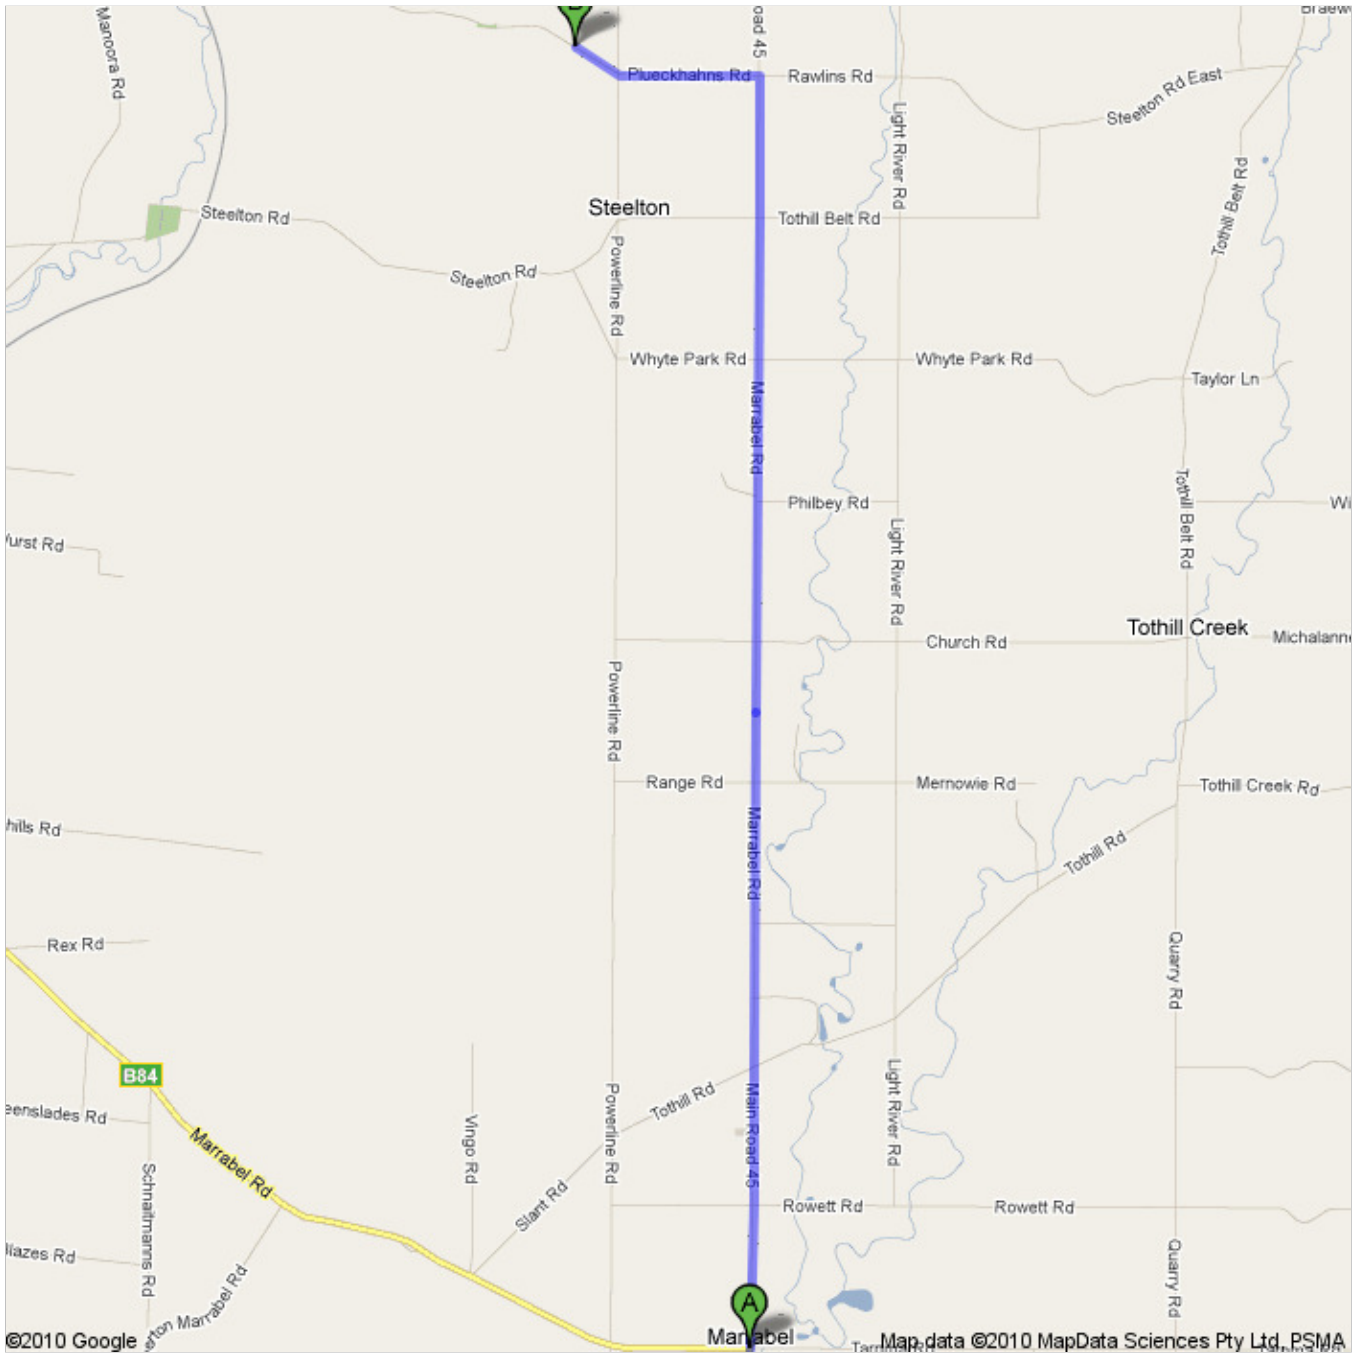

Directions to Plueckhahns Rd
12.1 km – about 29 mins
PLUECKHAHS RD., MARRABEL
GPS E 34.04472 S 138.86216
SIGNPOSTED FROM MARRABEL

 Marrabel SA

-
- | | |
|--|----------------------------|
| 1. Head north on Main Road 45 towards Rowett Rd
About 6 mins | go 2.3 km
total 2.3 km |
| 2. Continue onto Marrabel Rd
About 17 mins | go 7.0 km
total 9.3 km |
| 3. Continue onto Main Road 45
About 3 mins | go 1.2 km
total 10.5 km |
|  4. Turn left at Plueckhahns Rd
About 4 mins | go 1.6 km
total 12.1 km |

 Plueckhahns Rd

These directions are for planning purposes only. You may find that construction projects, traffic, weather, or other events may cause conditions to differ from the map results, and you should plan your route accordingly. You must obey all signs or notices regarding your route.

Map data ©2010 MapData Sciences Pty Ltd, PSMA